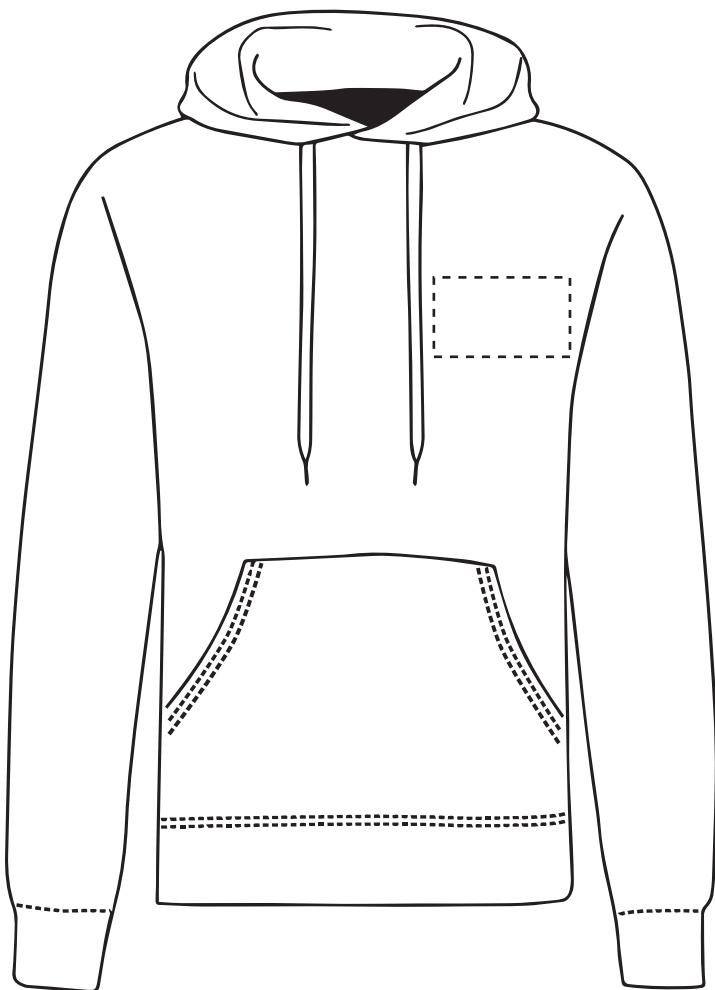

Your Ref:	Quantity:	Product Code:HF0003
Our Ref:	Version: 1	Product Colour:White

PRINTING CONCERNS: PRINT MAY DISCOLOUR

PRODUCT INFO: DUE TO THE NATURE OF THE PRODUCT THE PRINT POSITION MAY VARY BY 2 - 3 MM

Madeira Thread Colours

The dashed line is to demonstrate print area and will not appear on your printed item

- Colour 1
- Colour 1
- Colour 1
- Colour 1

ARTWORK SCALE 15%