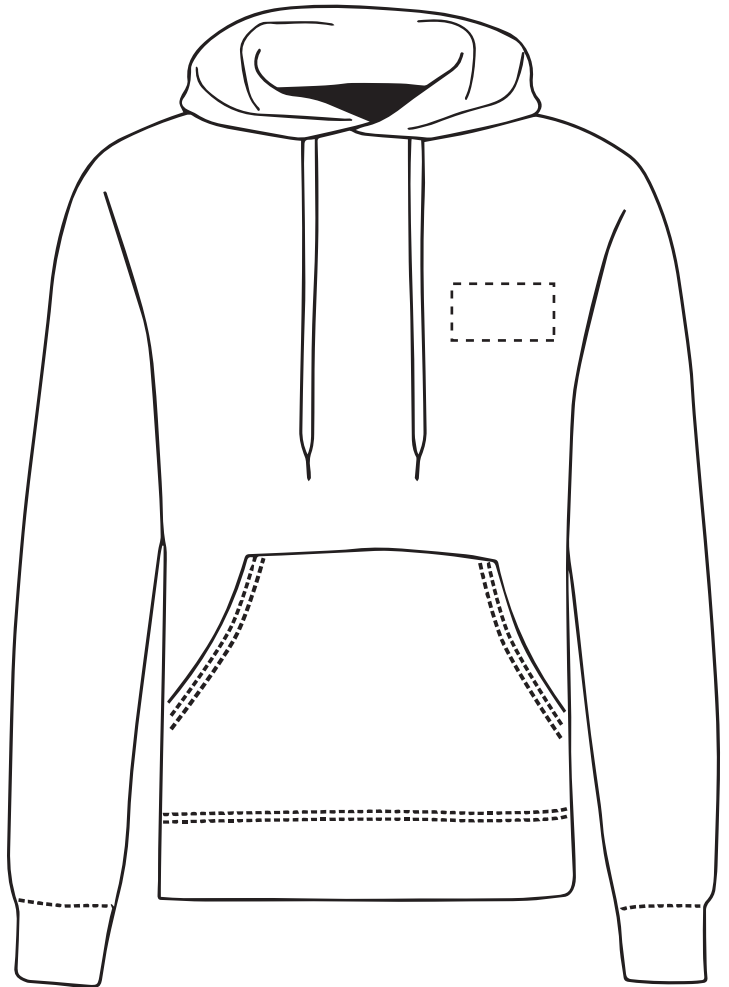

Madeira Thread Colours

- Colour 1
- Colour 1
- Colour 1
- Colour 1

The dashed line is to demonstrate print area and will not appear on your printed item

ARTWORK SCALE 15%

Product Image for visualisation
- colours may vary

ARTWORK SCALE 100%
Max print area 90mm x 50mm

To proceed, please approve visual via the online system.

PLEASE NOTE:

- All colours including print and product are for visual purposes only and should not be regarded as the actual colour of the product and print.
- Some products may vary from batch to batch and may differ from previous orders.
- The colour and texture of a product can also have an effect on the final print colour.
- By approving this order we accept that you understand these terms.